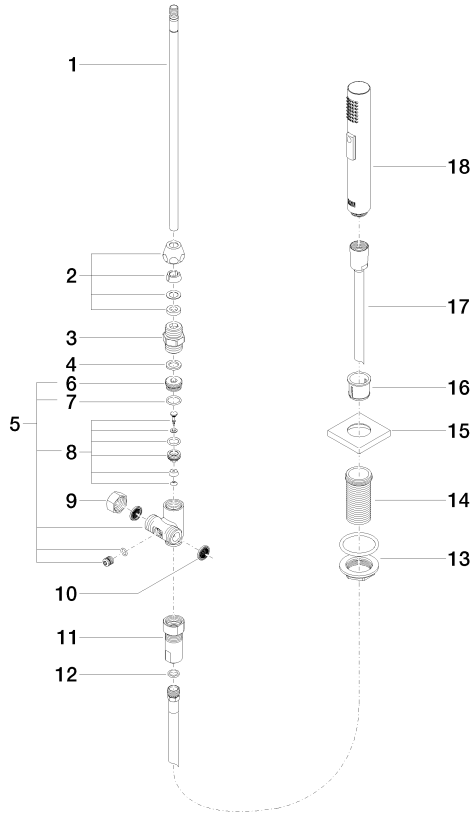

Rinsing spray set - Chrome

LOT

27 722 970

- with angular rosette
- spray flow
- automatic spout/shower diverter
- height of mixer 189 mm
- hole diameter rinsing spray 32mm
- fabric braided hose 1500 mm
- sprayface with anti-scaling system
- lead-free

Can only be combined with 32800680, 32843680.

Intrinsic protection against back flow.

Button has to be pressed while using.

	Chrome	27 722 970-00
	Brushed Platinum	27 722 970-06
	Platinum	27 722 970-08
	Durabrand (23kt Gold)	27 722 970-09
	Dark Chrome	27 722 970-19
	Brushed Durabrand (23kt Gold)	27 722 970-28
	Brushed Champagne (22kt Gold)	27 722 970-46
	Champagne (22kt Gold)	27 722 970-47
	Brushed Chrome	27 722 970-93
	Brushed Dark Platinum	27 722 970-99

27 722 970

mm [inches]

Flow rate chart

Certificates

Belgaqua_21-027- 27_3. IAPMO_N-4976 (2). LGA_29572. IAPMO_6397. LGA_38645.

Rinsing spray set - Chrome

27 722 970

Parts for other finishes can be found here: Brushed Platinum

Spare parts list

No.	Item Number	Name	Quantity used	Delivery time
1	04 24 02 046 01-07	pipe	1	10
2	90 23 30 040 00-00	threaded connector	1	10
3	90 24 03 168 00 90	nipple	1	2
4	90 14 20 002 00 90	seal	1	2
5	90 17 09 046 10 90	diverter	1	2
6	09 24 04 112 10 90	nipple	1	2
7	90 14 10 033 00 90	seal	1	2
8	90 21 10 031 10 90	diverter	1	2
9	04 21 02 006 00 92	cap	1	2
10	09 23 01 039 90	sieve	2	2
11	90 24 03 241 00 90	nipple	1	2
12	90 14 20 019 00 90	seal	1	2
13	04 23 10 032 46 90	fixing set	1	2
14	09 30 01 090-07	sleeve	1	30
16	90 18 40 085 00 90	sleeve	1	2
17	90 30 02 062 00-00	hose	1	2
18	04 12 11 158 00-00	shower	1	10