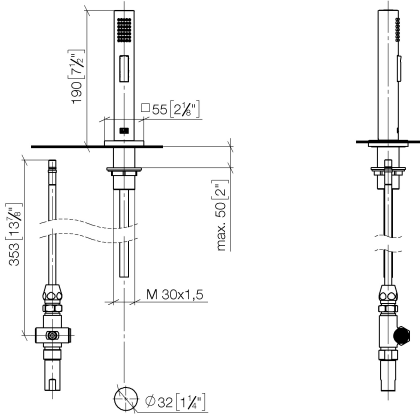

Rinsing spray set - Chrome

LOT

27 722 970

- with angular rosette
- spray flow
- automatic spout/shower diverter
- height of mixer 189 mm
- hole diameter rinsing spray 32mm
- fabric braided hose 1500 mm
- sprayface with anti-scaling system
- lead-free

Can only be combined with 32800680, 32843680.

Intrinsic protection against back flow.

Button has to be pressed while using.

	Chrome	27 722 970-00
	Brushed Platinum	27 722 970-06
	Platinum	27 722 970-08
	Durabrand (23kt Gold)	27 722 970-09
	Dark Chrome	27 722 970-19
	Brushed Durabrand (23kt Gold)	27 722 970-28
	Brushed Champagne (22kt Gold)	27 722 970-46
	Champagne (22kt Gold)	27 722 970-47
	Brushed Chrome	27 722 970-93
	Brushed Dark Platinum	27 722 970-99

27 722 970

mm [inches]

Flow rate chart

Certificates

Belgaqua_21-027- 27_3. IAPMO_N-4976 (2). LGA_29572. IAPMO_6397. LGA_38645.

Rinsing spray set - Chrome

27 722 970

Parts for other finishes can be found here: Brushed Platinum

Spare parts list

No.	Item Number	Name	Quantity used	Delivery time
1	04 24 02 046 01-07	pipe	1	10
2	90 23 30 040 00-00	threaded connector	1	10
3	90 24 03 168 00 90	nipple	1	2
4	90 14 20 002 00 90	seal	1	2
5	90 17 09 046 10 90	diverter	1	2
6	09 24 04 112 10 90	nipple	1	2
7	90 14 10 033 00 90	seal	1	2
8	90 21 10 031 10 90	diverter	1	2
9	04 21 02 006 00 92	cap	1	2
10	09 23 01 039 90	sieve	2	2
11	90 24 03 241 00 90	nipple	1	2
12	90 14 20 019 00 90	seal	1	2
13	04 23 10 032 46 90	fixing set	1	2
14	09 30 01 090-07	sleeve	1	30
16	90 18 40 085 00 90	sleeve	1	2
17	90 30 02 062 00-00	hose	1	2
18	04 12 11 158 00-00	shower	1	10